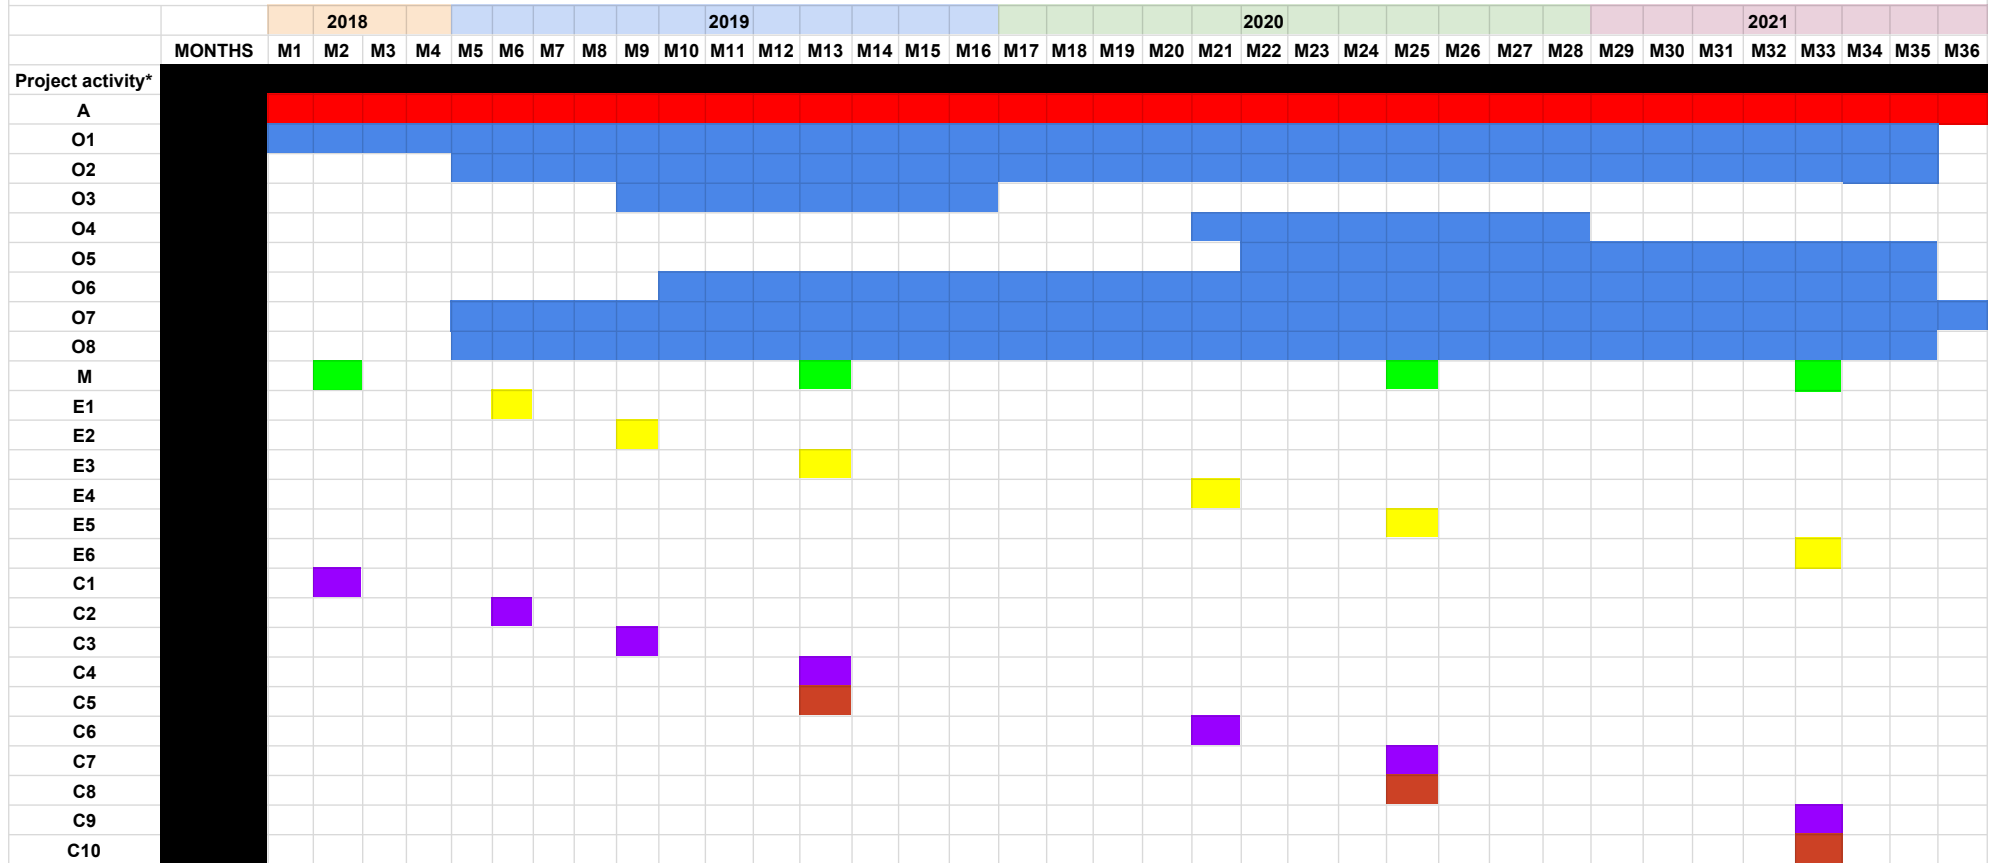

NAME OF THE PROJECT: CRAFT

- O: Intellectual Output
- E: Multiplier Event
- C: Learning/Teaching/Training - Short-term joint staff training
- C: Learning/Teaching/Training - Blended mobility of higher education students
- M: Transnational Meeting